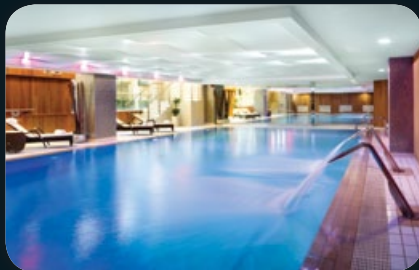

# THE GRAND CIRCLE CLUB

A SPECIAL GIFT FROM WYNDHAM GRAND

The Wyndham Grand London is proud of its unique riverside location and eclectic mix of neighbours. From antiques to interior design and fashion, Chelsea Harbour and the surrounding area attracts a wide array of discerning individuals.

The Grand Circle Club brings together both the community and our valued guests with the superb facilities of the Wyndham Grand... and they always receive a friendly welcome. Members can take advantage of complimentary membership and the many exclusive benefits & special offers.

# WELCOME TO RIVERSIDE LUXURY

The Wyndham Grand London... a haven of self-indulgence. With impeccable all-suite accommodation, relaxed brasserie dining, indulgent spa treatments and flamboyant event space, we offer the ultimate in contemporary chic, all in London's most exclusive marina. We await the pleasure of your company in our effortlessly elegant surroundings.

Chelsea  
Riverside  
Brasserie  
RESTAURANT · BAR · TERRACE

**BLUE HARBOUR**

Spa · Beauty · Fitness

**WYNDHAM GRAND**  
LONDON CHELSEA HARBOUR

[www.wyndhamgrandlondon.co.uk](http://www.wyndhamgrandlondon.co.uk)